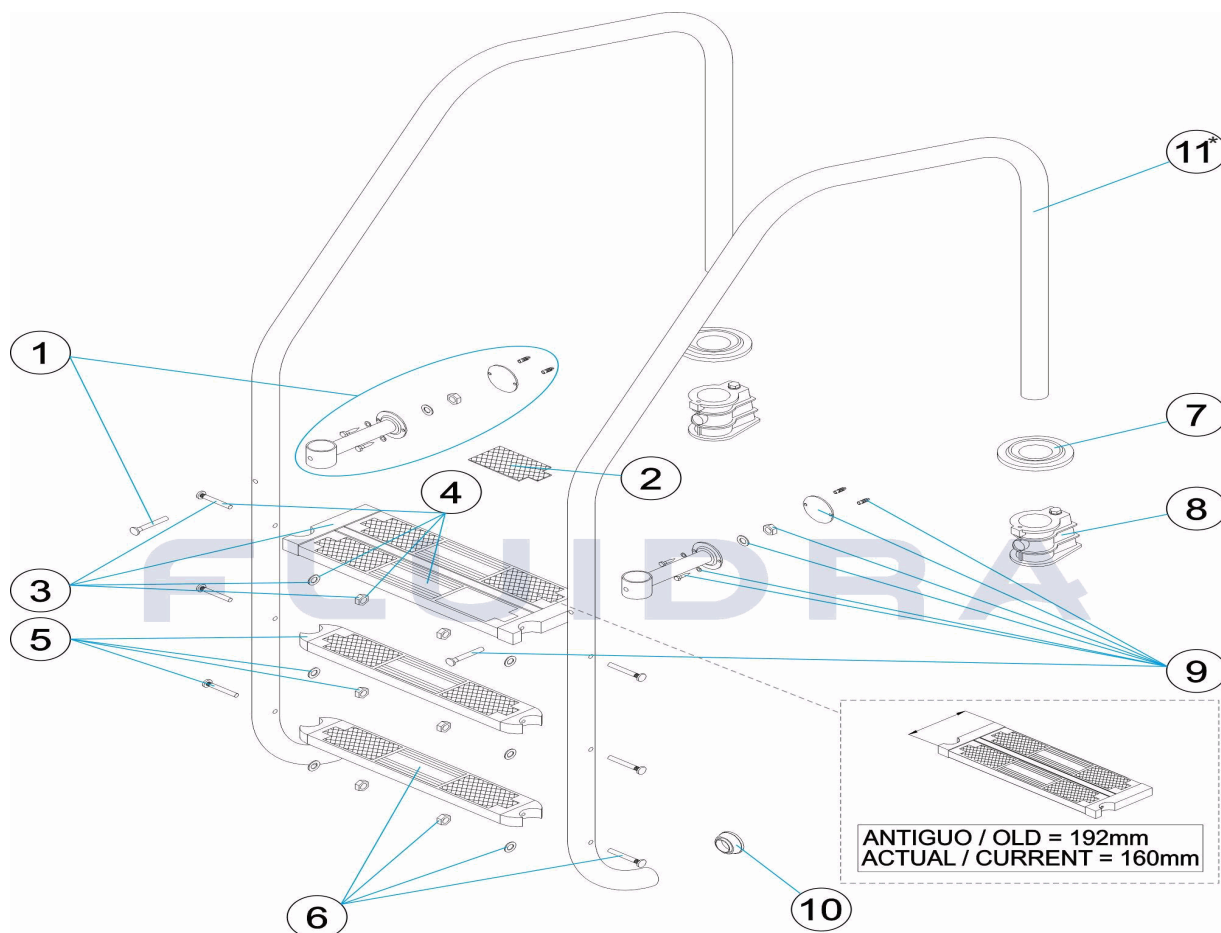

ENGLISH

POS	CODE	DESCRIPTION	QUANTITY	POS	CODE	DESCRIPTION	QUANTITY
1	* 4401011003	HANDRAIL SUPPORT		7	4401010103	ESCUTCHEON 316	
1	* 4401010029	HANDRAIL SUPPORT		8	4401010101	LADDER ANCHOR	
2	4401010108	DELUXE TREAD END INSERT		9	4401011004	FLANGE SET FOR SUPPORT	
3	* 4401010807	SAFETY TREAD END SET		10	4401010112	LADDER END CAP	
3	* 4401010028	SAFETY TREAD END SET		11	* 07514R0200	HANDRAIL LADDER 2 STEP/HANDRAIL	
4	* 4401010805	SAFETY TREAD 316		11	* 07515R0200	HANDRAIL LADDER 3 STEP/HANDRAIL	
4	* 70662	SAFETY TREAD		11	* 07516R0200	HANDRAIL LADDER 4 STEP/HANDRAIL	
5	4401013203	STEP END CAP		11	* 07517R0200	HANDRAIL LADDER 5 STEP/HANDRAIL	
6	4401010104	DELUXE TREAD 316					

CODE **07514, 07515, 07516, 07517**

DESCRIPTION: **LONG 1000 LADDER WITH SAFETY STEP**

OBSERVATIONS

POS	CODE	OBSERVATIONS
1	* 4401011003	FOR: MODELO ANTIGUO / OLD MODEL
1	* 4401010029	FOR: MODELO ACTUAL / CURRENT MODEL
3	* 4401010807	FOR: MODELO ANTIGUO / OLD MODEL
3	* 4401010028	FOR: MODELO ACTUAL / CURRENT MODEL
4	* 4401010805	FOR: MIRAR COMENTARIOS * / SEE COMMENTS *
4	* 70662	FOR: MIRAR COMENTARIOS * / SEE COMMENTS *
11	* 07514R0200	FOR: 07514 MIRAR COMENTARIOS * / SEE COMMENTS *
11	* 07515R0200	FOR: 07515 MIRAR COMENTARIOS * / SEE COMMENTS *
11	* 07516R0200	FOR: 07516 MIRAR COMENTARIOS * / SEE COMMENTS *
11	* 07517R0200	FOR: 07517 MIRAR COMENTARIOS * / SEE COMMENTS *

CODICE **07514, 07515, 07516, 07517**

DESCRIZIONE: **SCALA MODELLO LUNGO 1000 CON SCALINO DI SICUREZZA**

*

 Si D=25cm: Pasamanos modelo antiguo (no se fabrica). Hay que comprar 2 uds. de pasamano del modelo actual (D=26cm) y 1 ud. peldaño 70662.
 If D=25cm: Old handrail (obsolete). You have to buy 2 uts. of current handrail (D=26cm) and 1 ut. of tread 70662.
 Si D=26cm: Pasamanos modelo actual.
 If D=26cm: Current handrail.